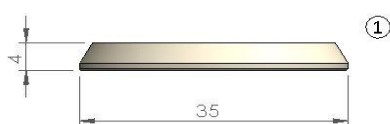

Replacement parts suitable for NUKON®

POS	CODE	ORIGINAL CODE	DESCRIPTION	unit price	10 pack price
1	219004	3k1005	NUKON® CERAMIC NOZZLE HOLDER AUTO CHANGER		

POS	CODE	ORIGINAL CODE	DESCRIPTION	unit price	10 pack price
1	219001	10046025 08-12-04-9016	NUKON® ISOLATOR CERAMIC RING		
2	219003		NUKON® INSULATING CERAMIC		
3	219002		NUKON® INSULATING CERAMIC		