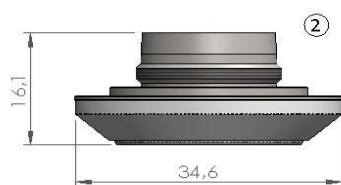

Replacement parts suitable for NUKON®

POS	CODE	ORIGINAL CODE	DESCRIPTION	unit price	10 pack price
1	219004	3k1005	NUKON® CERAMIC NOZZLE HOLDER AUTO CHANGER		

POS	CODE	ORIGINAL CODE	DESCRIPTION	unit price	10 pack price
1	219001	10046025 08-12-04-9016	NUKON® ISOLATOR CERAMIC RING		
2	219003		NUKON® INSULATING CERAMIC		
3	219002		NUKON® INSULATING CERAMIC		