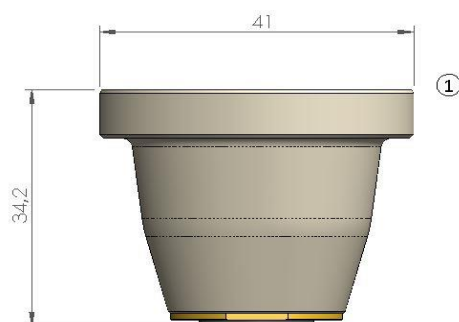

Replacement parts suitable for NUKON®

POS	CODE	ORIGINAL CODE	DESCRIPTION	unit price	10 pack price
1	219004	3k1005	NUKON® CERAMIC NOZZLE HOLDER AUTO CHANGER		

POS	CODE	ORIGINAL CODE	DESCRIPTION	unit price	10 pack price
1	219001	10046025 08-12-04-9016	NUKON® ISOLATOR CERAMIC RING		
2	219003		NUKON® INSULATING CERAMIC		
3	219002		NUKON® INSULATING CERAMIC		