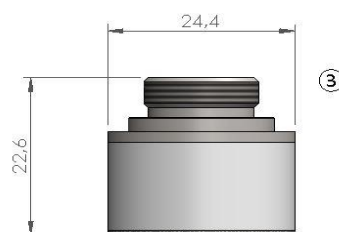

Replacement parts suitable for NUKON®

POS	CODE	ORIGINAL CODE	DESCRIPTION	unit price	10 pack price
1	219004	3k1005	NUKON® CERAMIC NOZZLE HOLDER AUTO CHANGER		

POS	CODE	ORIGINAL CODE	DESCRIPTION	unit price	10 pack price
1	219001	10046025 08-12-04-9016	NUKON® ISOLATOR CERAMIC RING		
2	219003		NUKON® INSULATING CERAMIC		
3	219002		NUKON® INSULATING CERAMIC		