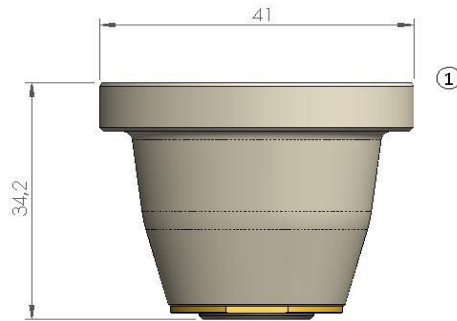

Replacement parts suitable for NUKON®

POS	CODE	ORIGINAL CODE	DESCRIPTION	unit price	10 pack price
1	219004	3k1005	NUKON® CERAMIC NOZZLE HOLDER AUTO CHANGER		

POS	CODE	ORIGINAL CODE	DESCRIPTION	unit price	10 pack price
1	219001	10046025 08-12-04-9016	NUKON® ISOLATOR CERAMIC RING		
2	219003		NUKON® INSULATING CERAMIC		
3	219002		NUKON® INSULATING CERAMIC		