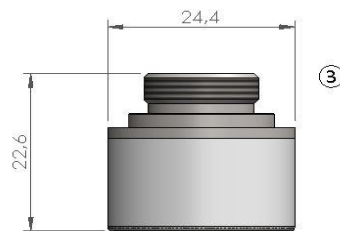

Replacement parts suitable for NUKON®

POS	CODE	ORIGINAL CODE	DESCRIPTION	unit price	10 pack price
1	219004	3k1005	NUKON® CERAMIC NOZZLE HOLDER AUTO CHANGER		

POS	CODE	ORIGINAL CODE	DESCRIPTION	unit price	10 pack price
1	219001	10046025 08-12-04-9016	NUKON® ISOLATOR CERAMIC RING		
2	219003		NUKON® INSULATING CERAMIC		
3	219002		NUKON® INSULATING CERAMIC		