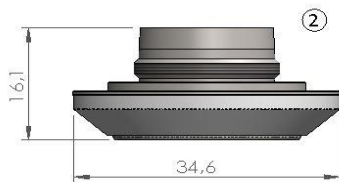

Replacement parts suitable for NUKON®

POS	CODE	ORIGINAL CODE	DESCRIPTION	unit price	10 pack price
1	219004	3k1005	NUKON® CERAMIC NOZZLE HOLDER AUTO CHANGER		

POS	CODE	ORIGINAL CODE	DESCRIPTION	unit price	10 pack price
1	219001	10046025 08-12-04-9016	NUKON® ISOLATOR CERAMIC RING		
2	219003		NUKON® INSULATING CERAMIC		
3	219002		NUKON® INSULATING CERAMIC		