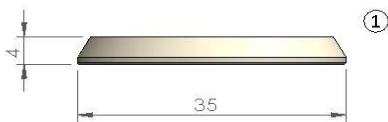

Replacement parts suitable for NUKON®

POS	CODE	ORIGINAL CODE	DESCRIPTION	unit price	10 pack price
1	219004	3k1005	NUKON® CERAMIC NOZZLE HOLDER AUTO CHANGER		

POS	CODE	ORIGINAL CODE	DESCRIPTION	unit price	10 pack price
1	219001	10046025 08-12-04-9016	NUKON® ISOLATOR CERAMIC RING		
2	219003		NUKON® INSULATING CERAMIC		
3	219002		NUKON® INSULATING CERAMIC		