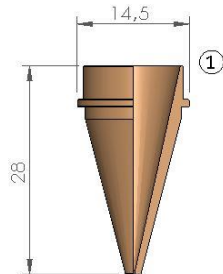

## Replacement parts suitable for HAAS®

POS	CODE	ORIGINAL CODE	DESCRIPTION	unit price	10 pack price
1	361001		HASS® NOZZLE Ø 0.5		
	361002		HASS® NOZZLE Ø 1.0		