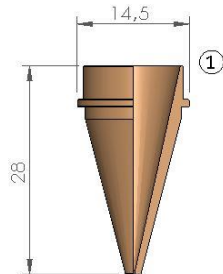

Replacement parts suitable for HAAS®

POS	CODE	ORIGINAL CODE	DESCRIPTION	unit price	10 pack price
1	361001		HASS® NOZZLE Ø 0.5		
	361002		HASS® NOZZLE Ø 1.0		