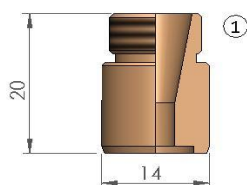

## Replacement parts suitable for EAGLE®

POS	CODE	ORIGINAL CODE	DESCRIPTION	unit price	10 pack price
1	159034	10051133	BYSTRONIC® ADAPTER mSB		

POS	CODE	ORIGINAL CODE	DESCRIPTION	unit price	10 pack price
	131010W		EAGLE® NOZZLE Ø 5.0		
	131011W		EAGLE® NOZZLE Ø 5.5		
	131012W		EAGLE® NOZZLE Ø 6.0		
	131014W		EAGLE® NOZZLE Ø 7.0		