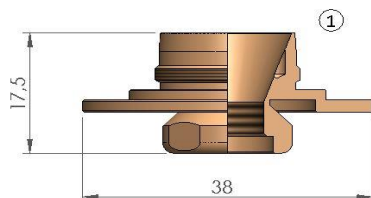

## Replacement parts suitable for EAGLE®

POS	CODE	ORIGINAL CODE	DESCRIPTION	unit price	10 pack price
1	159034	10051133	BYSTRONIC® ADAPTER mSB		

POS	CODE	ORIGINAL CODE	DESCRIPTION	unit price	10 pack price
	131010W		EAGLE® NOZZLE Ø 5.0		
	131011W		EAGLE® NOZZLE Ø 5.5		
	131012W		EAGLE® NOZZLE Ø 6.0		
	131014W		EAGLE® NOZZLE Ø 7.0		