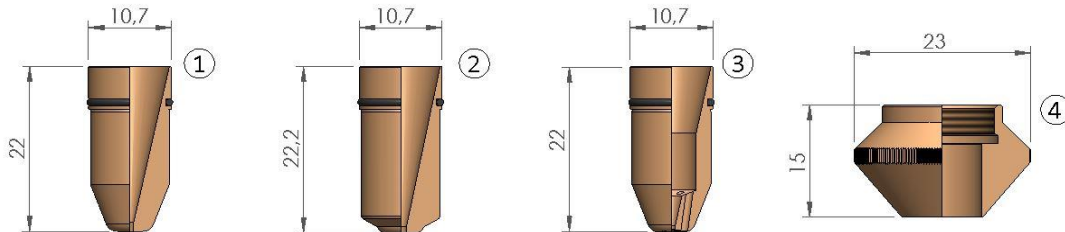

Replacement parts suitable for CINCINNATI®

POS	AZ CODE	ORIGINAL CODE	DESCRIPTION	unit price	10 pack price
1	351002	924635	CINCINNATI® NOZZLE Ø 1.0 WITH O-RING		
	351002W	924635	CINCINNATI® NOZZLE Ø 1.0 WITH O-RING		
	351003		CINCINNATI® NOZZLE Ø 1.2 WITH O-RING		
	351003W		CINCINNATI® NOZZLE Ø 1.2 WITH O-RING		
	351004		CINCINNATI® NOZZLE Ø 1.3 WITH O-RING		
	351004W		CINCINNATI® NOZZLE Ø 1.3 WITH O-RING		
	351005		CINCINNATI® NOZZLE Ø 1.4 WITH O-RING		
	351005W		CINCINNATI® NOZZLE Ø 1.4 WITH O-RING		
	351006	909660	CINCINNATI® NOZZLE Ø 1.5 WITH O-RING		
	351006W	909660	CINCINNATI® NOZZLE Ø 1.5 WITH O-RING		
	351007	910315	CINCINNATI® NOZZLE Ø 2.0 WITH O-RING		
	351007W	910315	CINCINNATI® NOZZLE Ø 2.0 WITH O-RING		
	351008	924638, 913191	CINCINNATI® NOZZLE Ø 2.5 WITH O-RING		
	351008W	924638, 913191	CINCINNATI® NOZZLE Ø 2.5 WITH O-RING		
	351009	924634	CINCINNATI® NOZZLE Ø 3.0 WITH O-RING		
	351009W	924634	CINCINNATI® NOZZLE Ø 3.0 WITH O-RING		
2	351020	924636, 913188	CINCINNATI® NOZZLE Ø 1.5 WITH O-RING		
	351020W	924636, 913188	CINCINNATI® NOZZLE Ø 1.5 WITH O-RING		
	351021	924637, 913190	CINCINNATI® NOZZLE Ø 2.0 WITH O-RING		
	351021W	924637, 913190	CINCINNATI® NOZZLE Ø 2.0 WITH O-RING		
3	352001	923013	CINCINNATI® SHOWER NOZZLE Ø 1.0 WITH O-RING		
	352001W	923013	CINCINNATI® SHOWER NOZZLE Ø 1.0 WITH O-RING		
	352002	923014	CINCINNATI® SHOWER NOZZLE Ø 1.5 WITH O-RING		
	352002W	923014	CINCINNATI® SHOWER NOZZLE Ø 1.5 WITH O-RING		
	352003	910315-S	CINCINNATI® SHOWER NOZZLE Ø 2,0 WITH O-RING		
	352003W	910315-S	CINCINNATI® SHOWER NOZZLE Ø 2,0 WITH O-RING		
4	359001	923021	CINCINNATI® TIP RETAINER NUT		