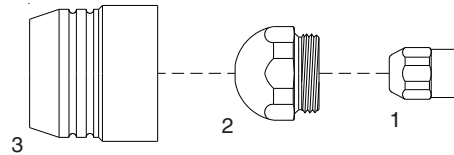

Replacement parts suitable for:

AUTOGEN RITTER®
PHB 120

while stocks last

No.	Ref.	Code	Description	No.	Ref.	Code	Description
1	412-02-00	52875	Electrode	2	412-04-14	51667	Tip \varnothing 1.4
2	412-04-10	51665	Tip \varnothing 1.0		412-04-16	51668	Tip \varnothing 1.6
	412-04-12	51666	Tip \varnothing 1.2	3	413-05-00	60430	Nozzle cap w/inbuilt safety

BINZEL®
PSB 31 KK®

No.	Ref.	Code	Description	No.	Ref.	Code	Description
1	742.0016	52018	Electrode mm 15.5	4	742.0084	51906	Spring
2	742.0082	60407	Insulating sleeve	5		60408	Air diffuser, insulator
3	742.0083	41005	Tip \varnothing 1.0		742.0086	60409	Air diffuser with safety ring
	742.0106	41006	Tip \varnothing 1.2	6	742.0089	51902	Spacer spring

BINZEL®
PSB 60/80/121®

while stocks last

No.	Ref.	Code	Description	No.	Ref.	Code	Description
1	743.0067	52515	Electrode Hf.	3	743.0425Hf	52655	Special electrode Hf.
2	743.0122	51107	Tip \varnothing 1.0	4	743.0149	51901	Spacer spring
	743.0143	51108	Tip \varnothing 1.3				
	743.0132	51109	Tip \varnothing 1.5				
	743.0209	51110	Tip \varnothing 1.8				
	743.0355	51135	Tip \varnothing 2.0				

BINZEL®
ABIPLAS CUT 70®

No.	Ref.	Code	Description	No.	Ref.	Code	Description
1	742.D056	52660	Electrode	3	742.D018	51545.11	Conical tip \varnothing 1.1
2	742.D073	60200	Swirl ring		742.D041	51545.12	Conical tip \varnothing 1.2
3	742.D008	51545.09	Conical tip \varnothing 0.9	4	742.D023	60470	Shield cap