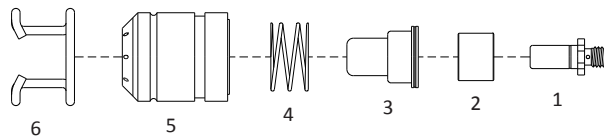

Replacement parts suitable for:

AUTOGEN RITTER®
PHB 120

while stocks last

No.	Ref.	Code	Description	No.	Ref.	Code	Description
1	412-02-00	52875	Electrode	2	412-04-14	51667	Tip \varnothing 1.4
2	412-04-10	51665	Tip \varnothing 1.0		412-04-16	51668	Tip \varnothing 1.6
	412-04-12	51666	Tip \varnothing 1.2	3	413-05-00	60430	Nozzle cap w/inbuilt safety

BINZEL®
PSB 31 KK®

No.	Ref.	Code	Description	No.	Ref.	Code	Description
1	742.0016	52018	Electrode mm 15.5	4	742.0084	51906	Spring
2	742.0082	60407	Insulating sleeve	5		60408	Air diffuser, insulator
3	742.0083	41005	Tip \varnothing 1.0		742.0086	60409	Air diffuser with safety ring
	742.0106	41006	Tip \varnothing 1.2	6	742.0089	51902	Spacer spring

BINZEL®
PSB 60/80/121®

while stocks last

No.	Ref.	Code	Description	No.	Ref.	Code	Description
1	743.0067	52515	Electrode Hf.	3	743.0425Hf	52655	Special electrode Hf.
2	743.0122	51107	Tip \varnothing 1.0	4	743.0149	51901	Spacer spring
	743.0143	51108	Tip \varnothing 1.3				
	743.0132	51109	Tip \varnothing 1.5				
	743.0209	51110	Tip \varnothing 1.8				
	743.0355	51135	Tip \varnothing 2.0				

BINZEL®
ABIPLAS CUT 70®

No.	Ref.	Code	Description	No.	Ref.	Code	Description
1	742.D056	52660	Electrode	3	742.D018	51545.11	Conical tip \varnothing 1.1
2	742.D073	60200	Swirl ring		742.D041	51545.12	Conical tip \varnothing 1.2
3	742.D008	51545.09	Conical tip \varnothing 0.9	4	742.D023	60470	Shield cap