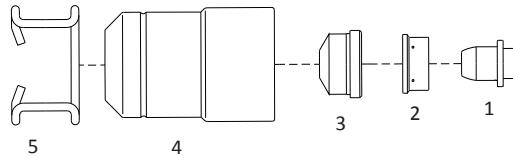

BINZEL®
ABIPLAS CUT 150®

No.	Ref.	Code	Description	No.	Ref.	Code	Description
1	757.D008	52670	Electrode	3	757.D010	51550.16	Tip $\varnothing$ 1.6
2	757.D060	60202	Swirl ring		757.D011	51550.18	Tip $\varnothing$ 1.8
3	757.D037	51550.12	Tip $\varnothing$ 1.2	4	757.D042	60475	Shield cap
	757.D009	51550.15	Tip $\varnothing$ 1.5	5	757.D012	51910	Spacer spring

Notes