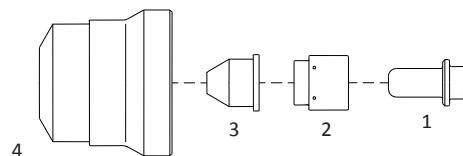

BINZEL®
PSB 31 KK®

No.	Ref.	Code	Description	No.	Ref.	Code	Description
1	742.0016	52018	Electrode mm 15.5	4	742.0084	51906	Spring
2	742.0082	60407	Insulating sleeve	5		60408	Air diffuser, insulator
3	742.0083	41005	Tip \varnothing 1.0		742.0086	60409	Air diffuser with safety ring
	742.0106	41006	Tip \varnothing 1.2	6	742.0089	51902	Spacer spring

BINZEL®
ABIPLAS CUT 70®

No.	Ref.	Code	Description	No.	Ref.	Code	Description
1	742.D056	52660	Electrode	3	742.D018	51545.11	Conical tip \varnothing 1.1
2	742.D073	60200	Swirl ring		742.D041	51545.12	Conical tip \varnothing 1.2
3	742.D008	51545.09	Conical tip \varnothing 0.9	4	742.D023	60470	Shield cap