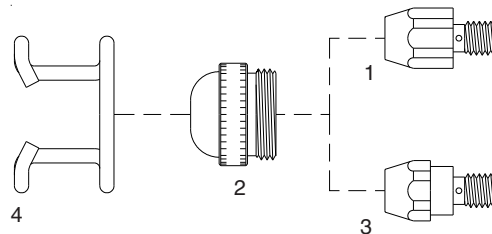

BINZEL®
PSB 60/80/121®

while stocks last

No.	Ref.	Code	Description	No.	Ref.	Code	Description
1	743.0067	52515	Electrode Hf.	3	743.0425Hf	52655	Special electrode Hf.
2	743.0122	51107	Tip $\varnothing$ 1.0	4	743.0149	51901	Spacer spring
	743.0143	51108	Tip $\varnothing$ 1.3				
	743.0132	51109	Tip $\varnothing$ 1.5				
	743.0209	51110	Tip $\varnothing$ 1.8				
	743.0355	51135	Tip $\varnothing$ 2.0