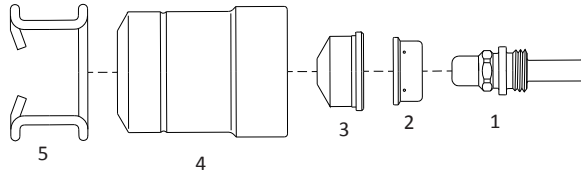

BINZEL®
ABIPLAS CUT 110®

No.	Ref.	Code	Description	No.	Ref.	Code	Description
1	745.D008	52665	Electrode	3	745.D017	51540.14	Tip $\varnothing$ 1.4
2	745.D113	60201	Swirl ring		745.D065	51540.16	Tip $\varnothing$ 1.6
3	745.D018	51540.10	Tip $\varnothing$ 1.0	4	745.D026	60473	Shield cap
	745.D010	51540.12	Tip $\varnothing$ 1.2	5	745.D012	51910	Spacer spring